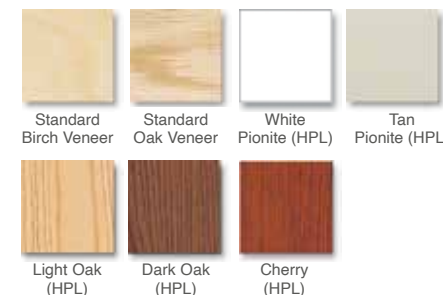

Head Board, Seat Board and Jamb Colors